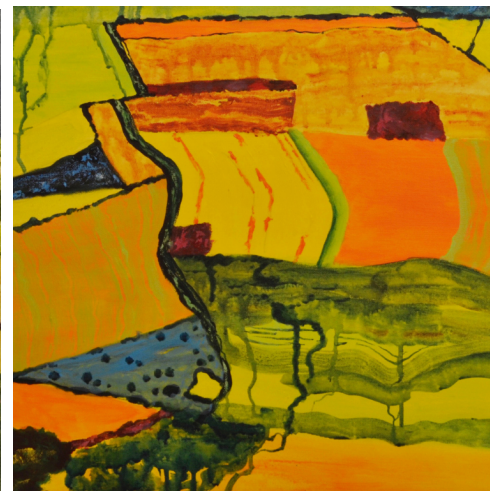

Rugby and District Art Society

AWARDS EXHIBITION

THE BARN, HOULTON

Dollman Road, Dollman Place, Houlton, Rugby CV 23 1AL

**SATURDAY 19th NOVEMBER AND
SUNDAY 20th NOVEMBER**

10am TO 4pm on both days
